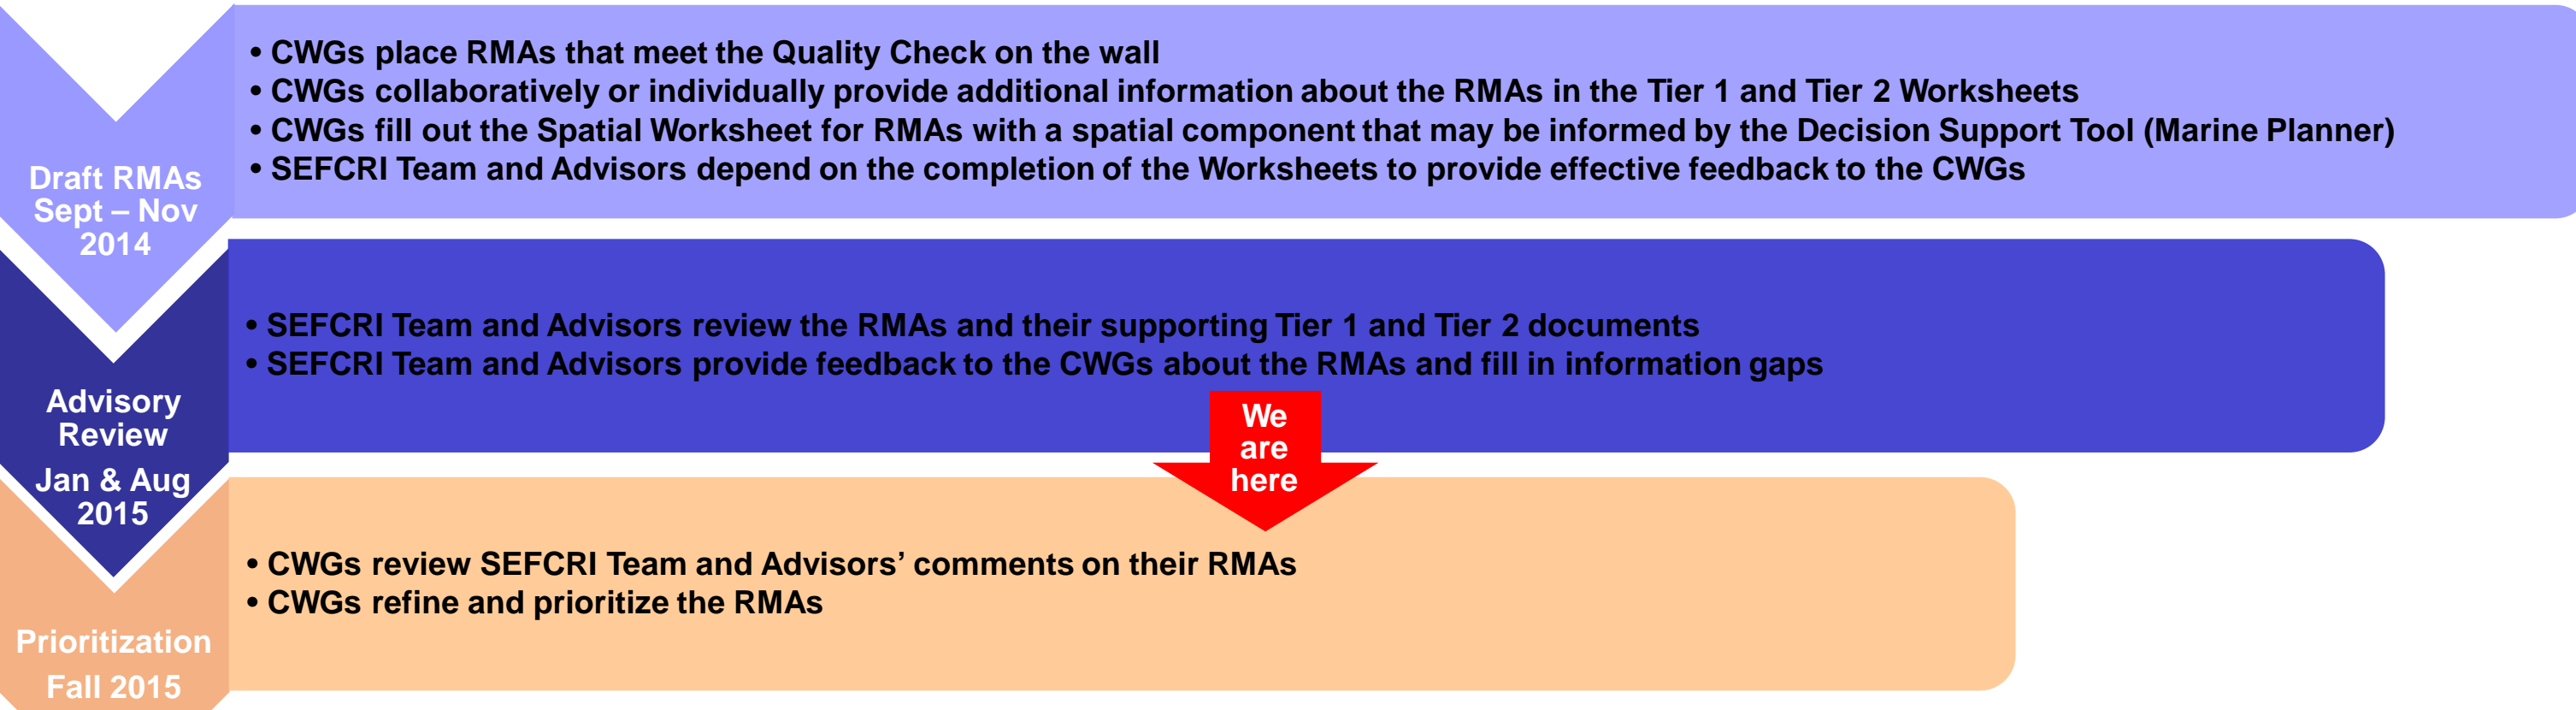

A Visual Roadmap to the Our Florida Reefs Process

*CWG = Community Working Group; SEFCRI = Southeast Florida Coral Reef Initiative; RMA = Recommended Management Action