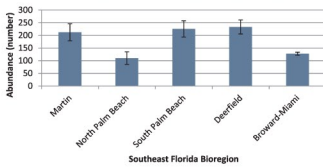

FISH ABUNDANCE

OUR FLORIDA REEFS

YOUR VOICE, OUR FUTURE

Legend

Reef Visual Census Fish Abundance

- Few (≤ 64)
- Some (64 - 111.5)
- Many (111.6 - 199)
- Abundant (> 199)

- - - Southeast Florida Region
- - - Southeast Florida Bioregions
- Major River/Canal

Average Fish Abundance by Bioregion

Fish Survey Data Source:
NOVA - NCRI

Note: Fish survey effort is not distributed evenly across the southeast Florida region. Areas without points are either unsurveyed areas or surveyed areas without fish present.