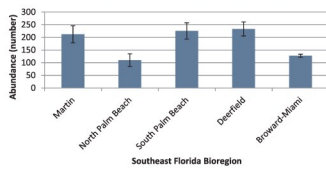

FISH ABUNDANCE

OUR FLORIDA REEFS

YOUR VOICE, OUR FUTURE

Legend

Reef Visual Census Fish Abundance

- Few (≤ 64)
- Some (64 - 111.5)
- Many (111.6 - 199)
- Abundant (> 199)

- - - Southeast Florida Region
- - - Southeast Florida Bioregions
- Major River/Canal

Average Fish Abundance by Bioregion

Fish Survey Data Source:
NOVA - NCRI

Note: Fish survey effort is not distributed evenly across the southeast Florida region. Areas without points are either unsurveyed areas or surveyed areas without fish present.