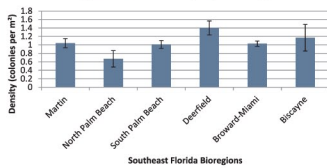

HARD CORAL DENSITY: NUMBER OF CORAL COLONIES (PER SQUARE METER)

OUR FLORIDA REEFS

YOUR VOICE, OUR FUTURE

Legend

Coral Density: (number of corals per square meter)

- 0.01 - 2
- 2.01 - 4
- 4.01 - 6

- Major River/Canal
- - - Southeast Florida Region
- ⋯ Southeast Florida Bioregions

Average Coral Density by Bioregion

Coral Survey Data Sources:
The Nature Conservancy

Note: Coral survey effort is not distributed evenly across the southeast Florida region. Areas without points are either unsurveyed areas or surveyed areas without coral present.