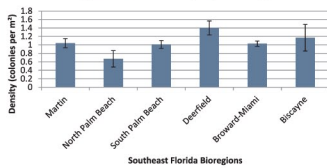

Legend

Coral Density: (number of corals per square meter)

- 0.01 - 2
- 2.01 - 4
- 4.01 - 6

- Major River/Canal
- - - Southeast Florida Region
- ⋯ Southeast Florida Bioregions

Average Coral Density by Bioregion